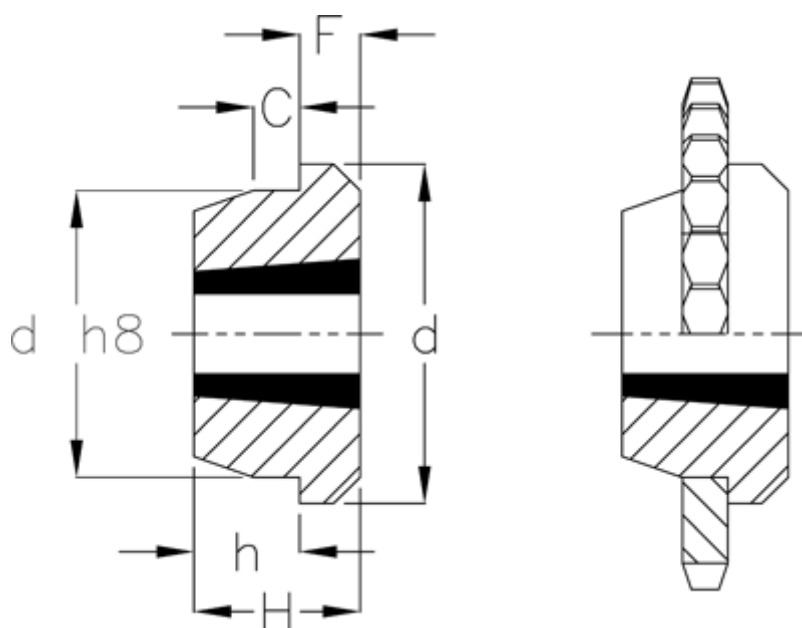

Article number: 6160404545

Description: Welding hub for taper bush type MSB  
for taper bush 4545

## Measures

C	= 40
d	= 254
d H8	= 220
F	= 38
For taper bush	= 4545
H	= 114
h	= 76